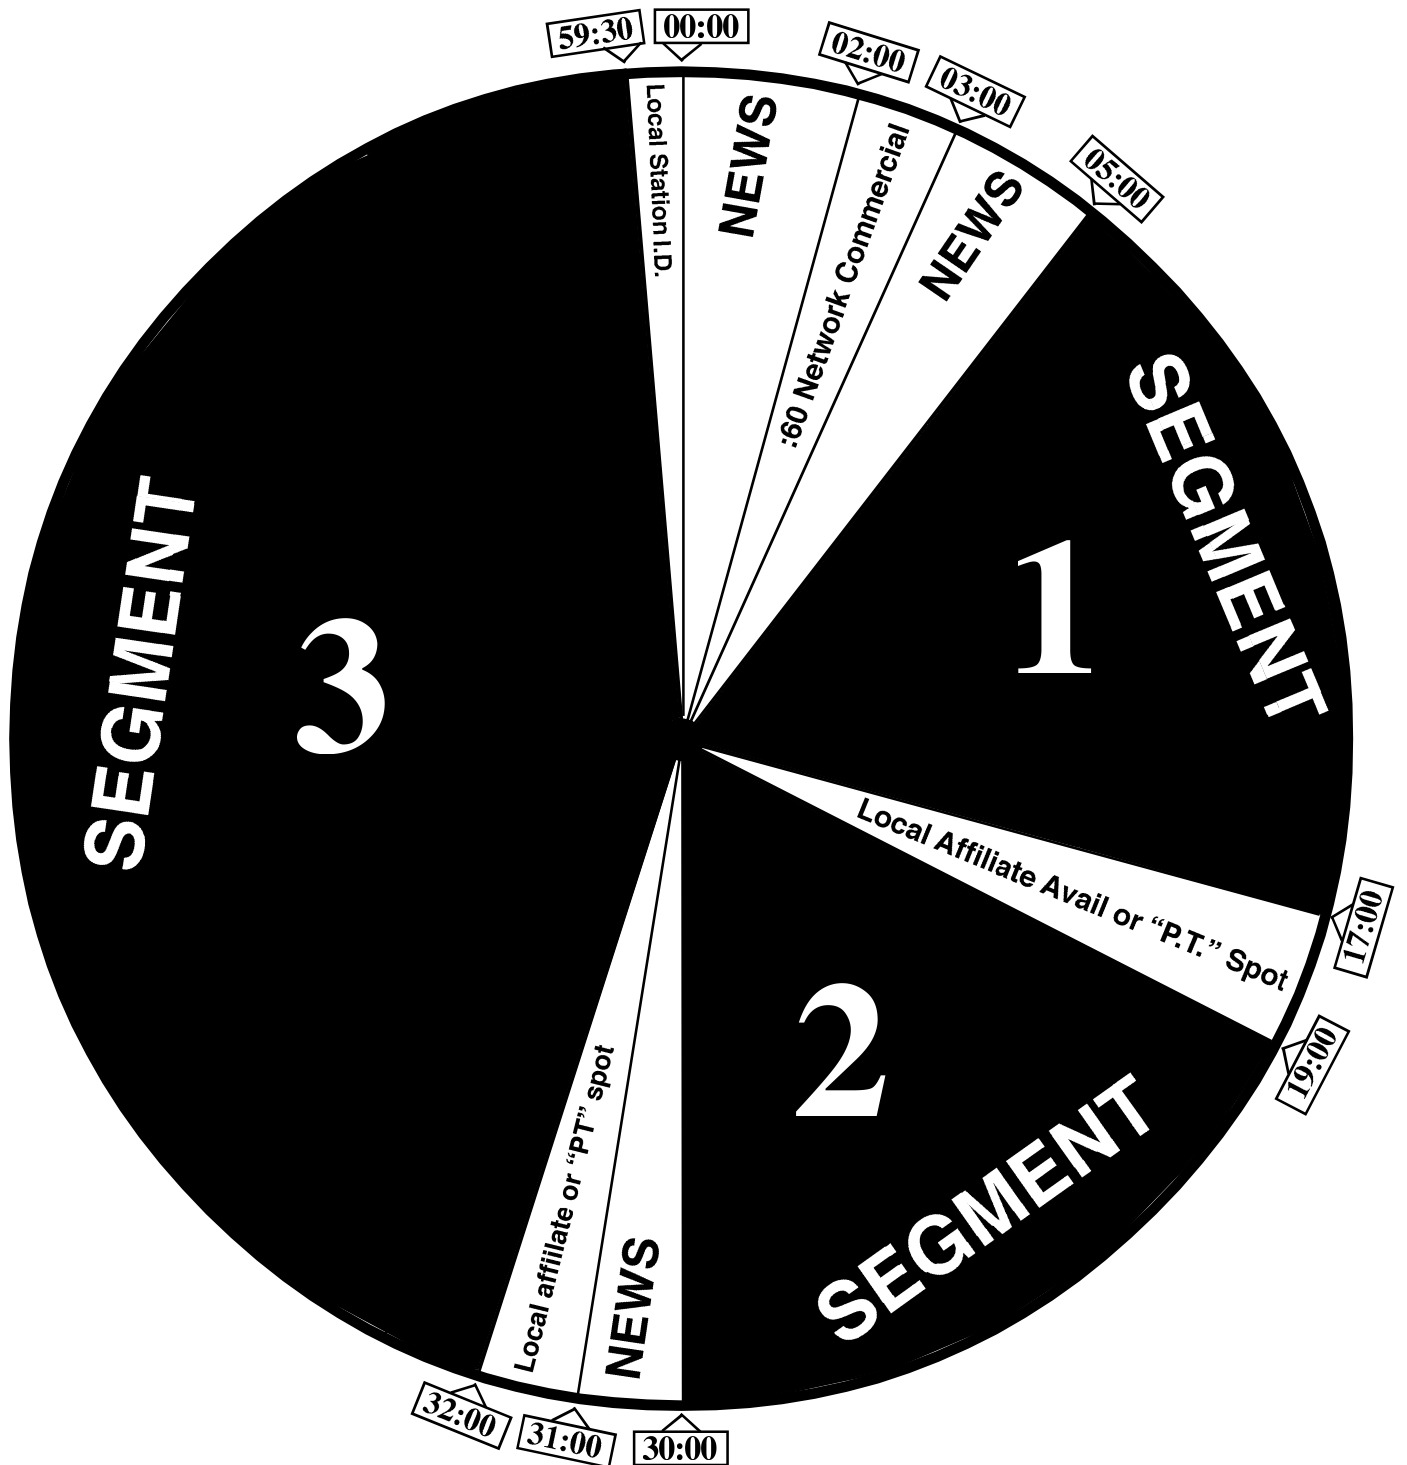

# Prophecy Today

Affiliate  
Hour Clock

First Hour

# Prophecy Today

Affiliate  
Hour Clock

Second Hour